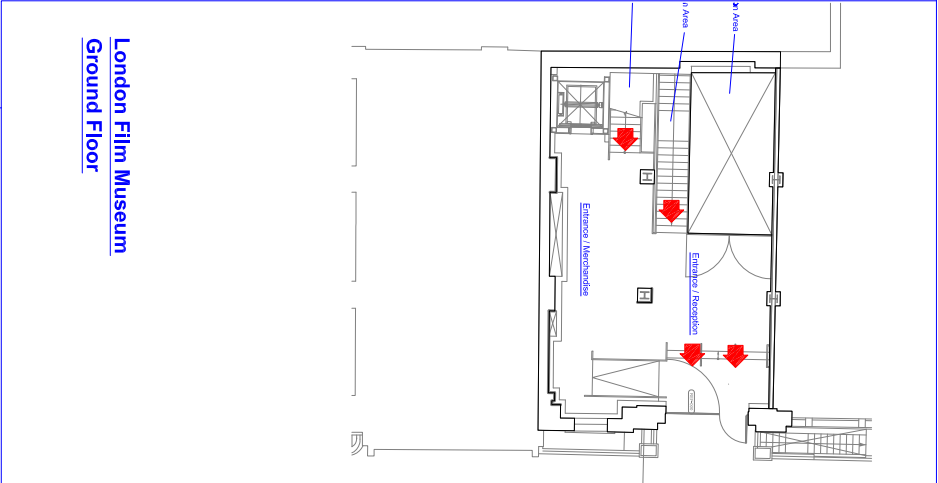

**London Film Museum**  
Basement

**London Film Museum**  
Ground Floor

Drawing Title:  
**London Film Museum**  
**Covent Garden**

Scale:  
NTS

Date:  
Oct 2012

Drawing No:  
**LFM - CC - Fire Exits**

Rev:  
**0**